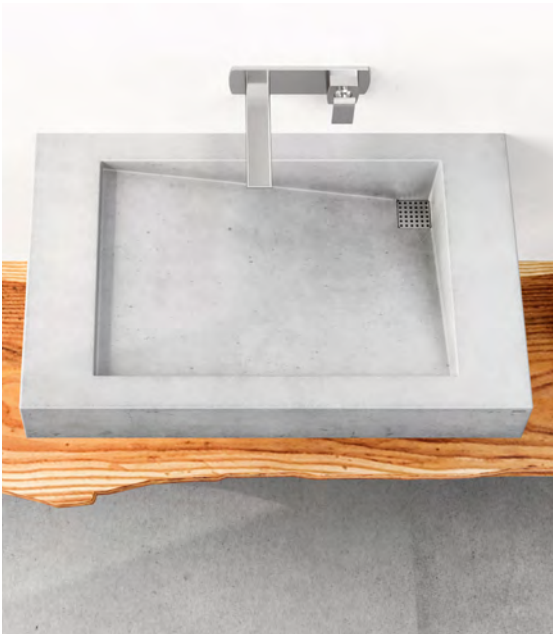

Gravelli

SLANT 03 SINGLE

A wall-mounted washbasin with an untraditional modern design. Ideal for anyone who enjoys surprising with eye-catching interior design elements. The bottom slopes from all sides to the drain, creating an excellent gradient and playing interestingly with shapes.

Tomáš Vacek

design (2015) Tomáš Vacek

COLOUR VARIANTS

 **grey:** gw03sgr

 **anthracite:** gw03san

 **sand:** gw03snd

DIMENSIONS (mm)

DIMENSIONS
 700 / 450 / 100
 mm

WEIGHT
 21 kg

LIGHT
 fibre
 reinforcement
 —
 reduced weight

WATERPROOF
 quality surface
 impregnation
 —
 liquid-proof

ECO
 minimum waste
 produced
 —
 respect for raw materials

SMOOTH
 manually finished
 surface
 —
 pleasant to the touch